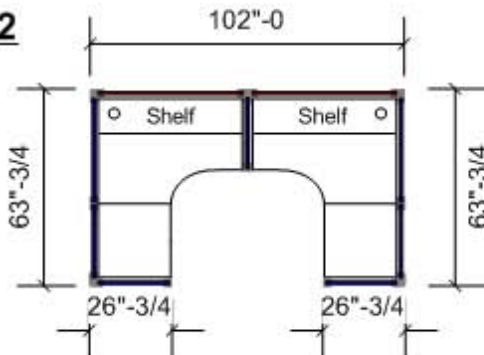

DETAILS and possible CONFIGURATIONS

Ready-to-Work
Office Cubicles

What's in the Box?

Ref. V2*

* Can be used
Right-hand or
and Left-hand

Panel height	
	Red - 57" High
	Blue - 37" High

Ref. V2A1

Ref. V2B1

Ref. V2A2

Ref. V2B2