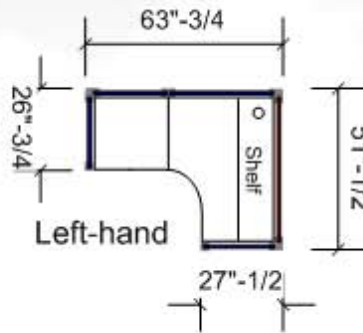

DETAILS and possible CONFIGURATIONS

Ready-to-Work
Office Cubicles

What's in the Box?

Ref. V2*

* Can be used
Right-hand or
and Left-hand

Panel height	
	Red - 57" High
	Blue - 37" High

Ref. V2A1

Ref. V2B1