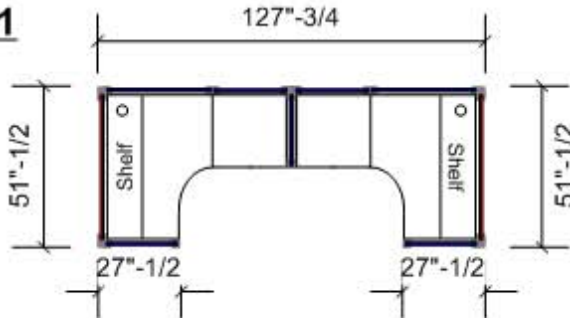

DETAILS and possible CONFIGURATIONS

Ready-to-Work
Office Cubicles

What's in the Box?

Ref. V2*

* Can be used
Right-hand or
and Left-hand

Panel height	
	Red - 57" High
	Blue - 37" High

Ref. V2A1

Ref. V2B1