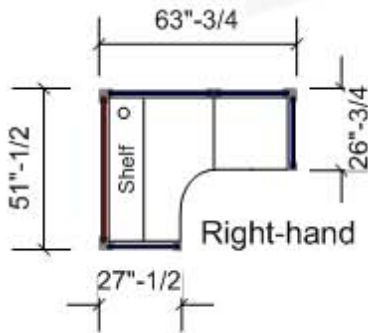

DETAILS and possible CONFIGURATIONS

Ready-to-Work
Office Cubicles

What's in the Box?

Ref. V2*

* Can be used
Right-hand or
and Left-hand

Panel height	
	Red - 57" High
	Blue - 37" High

Ref. V2A1

Ref. V2B1