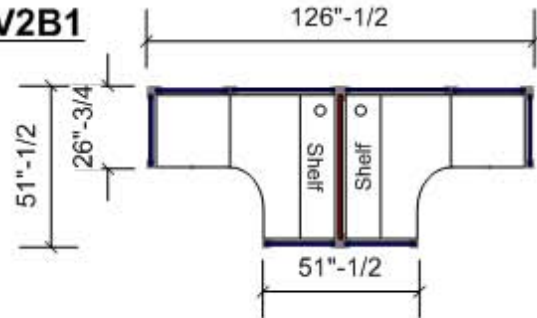

DETAILS and possible CONFIGURATIONS

Ready-to-Work
Office Cubicles

What's in the Box?

Ref. V2*

* Can be used
Right-hand or
and Left-hand

Panel height	
	Red - 57" High
	Blue - 37" High

Ref. V2A1

Ref. V2B1