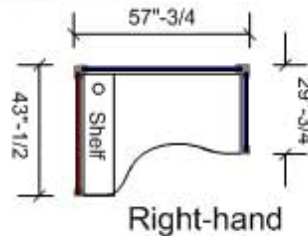

DETAILS and possible CONFIGURATIONS

Ready-to-Work
Office Cubicles

What's in the Box?

Ref. V5*

* Can be used Right-hand or Left-hand with reversible work top.

Panel height	
Red	57" High
Blue	37" High

Ref. V5A