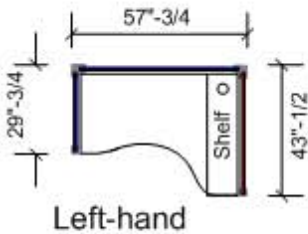

DETAILS and possible CONFIGURATIONS

Ready-to-Work
Office Cubicles

What's in the Box?

Ref. V5*

* Can be used Right-hand or Left-hand with reversible work top.

Panel height	
Red	57" High
Blue	37" High

Ref. V5A