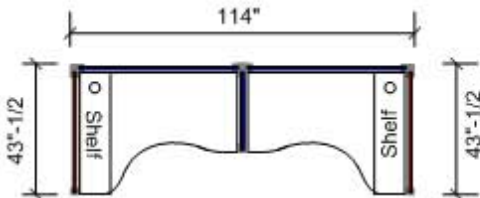

DETAILS and possible CONFIGURATIONS

Ready-to-Work
Office Cubicles

What's in the Box?

Ref. V5*

* Can be used Right-hand or Left-hand with reversible work top.

Panel height	
Red	57" High
Blue	37" High

Ref. V5A