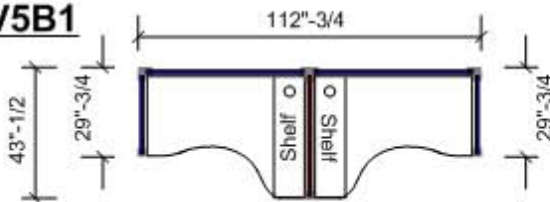

DETAILS and possible CONFIGURATIONS

Ready-to-Work
Office Cubicles

What's in the Box?

Ref. V5*

* Can be used Right-hand or Left-hand with reversible work top.

Panel height	
Red	57" High
Blue	37" High

Ref. V5A

Ref. V5B1

Ref. V5B2